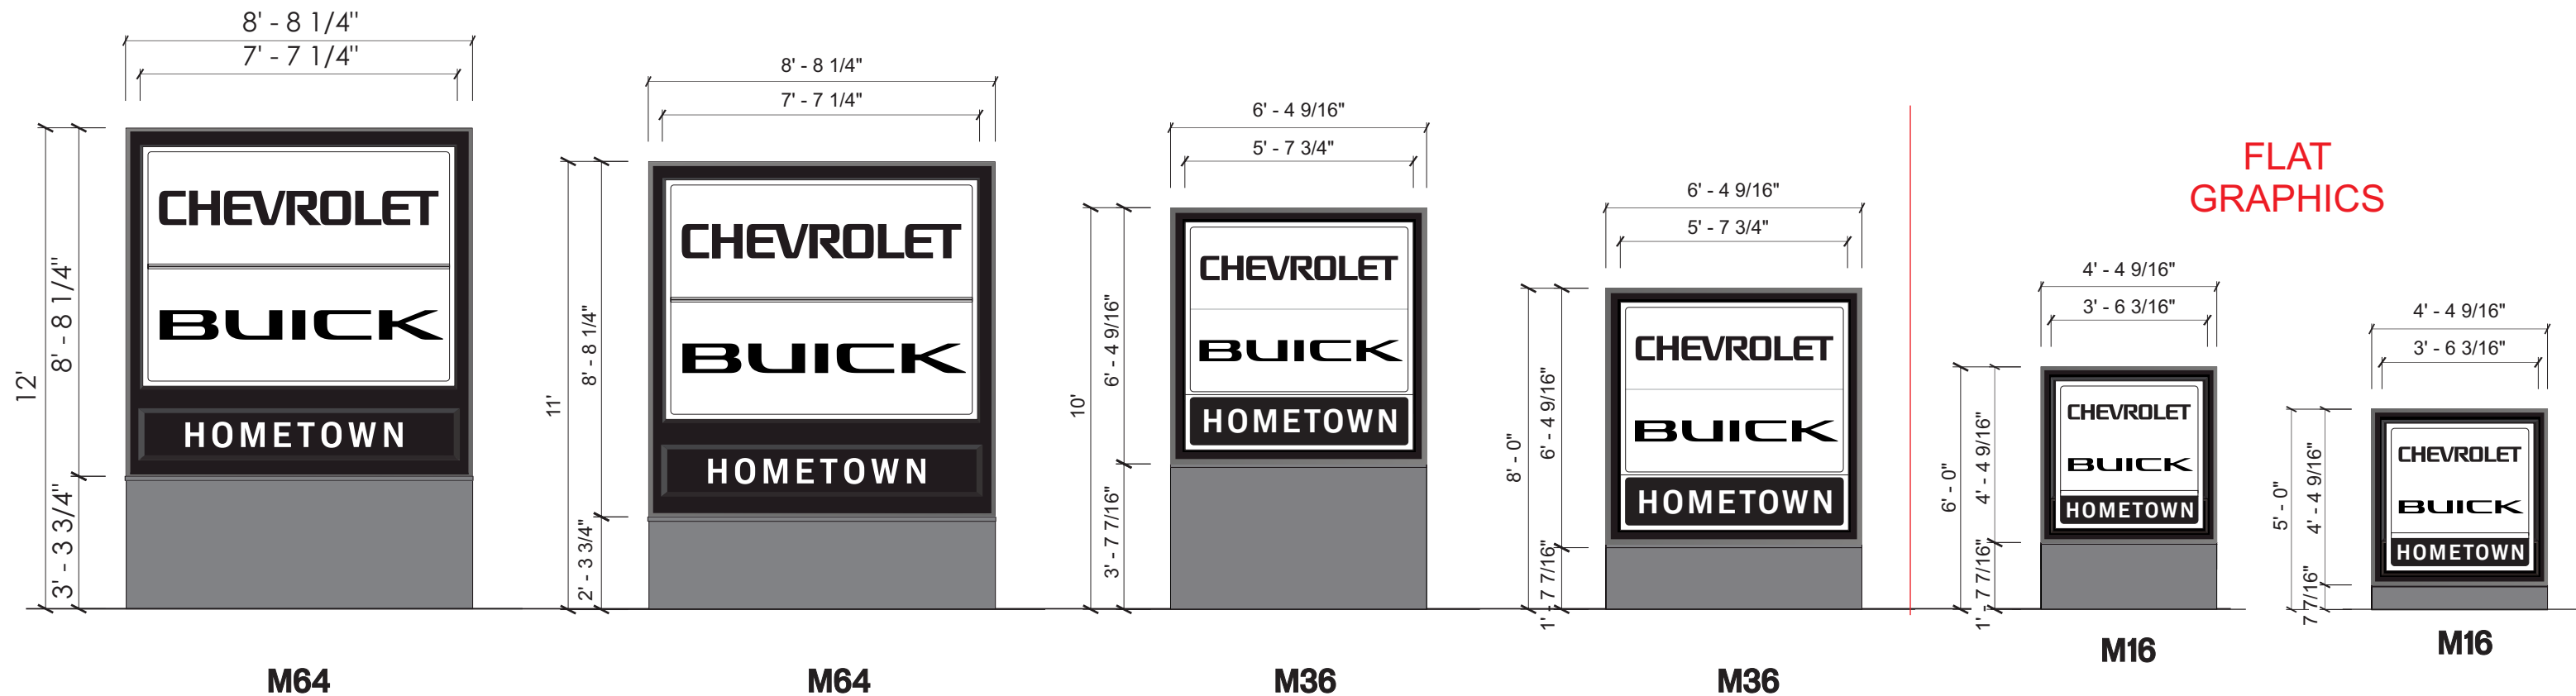

Chevrolet Buick Sign Family

COPY SIZE BY SIGN		
SIGN	CHEVROLET	BUICK
P245	1'-5 1/2"	1' - 3 1/2"
P137	1' -1 1/4"	11 3/8"
P92	10 1/4"	8 13/16"
S64	10 1/4"	8 13/16"
P38	7 1/4"	6 5/16"
S36	7 1/4"	6 5/16"
S16	4 1/2"	3 7/8"

REFER TO MASTER DRAWINGS FOR PRODUCTION SIZES