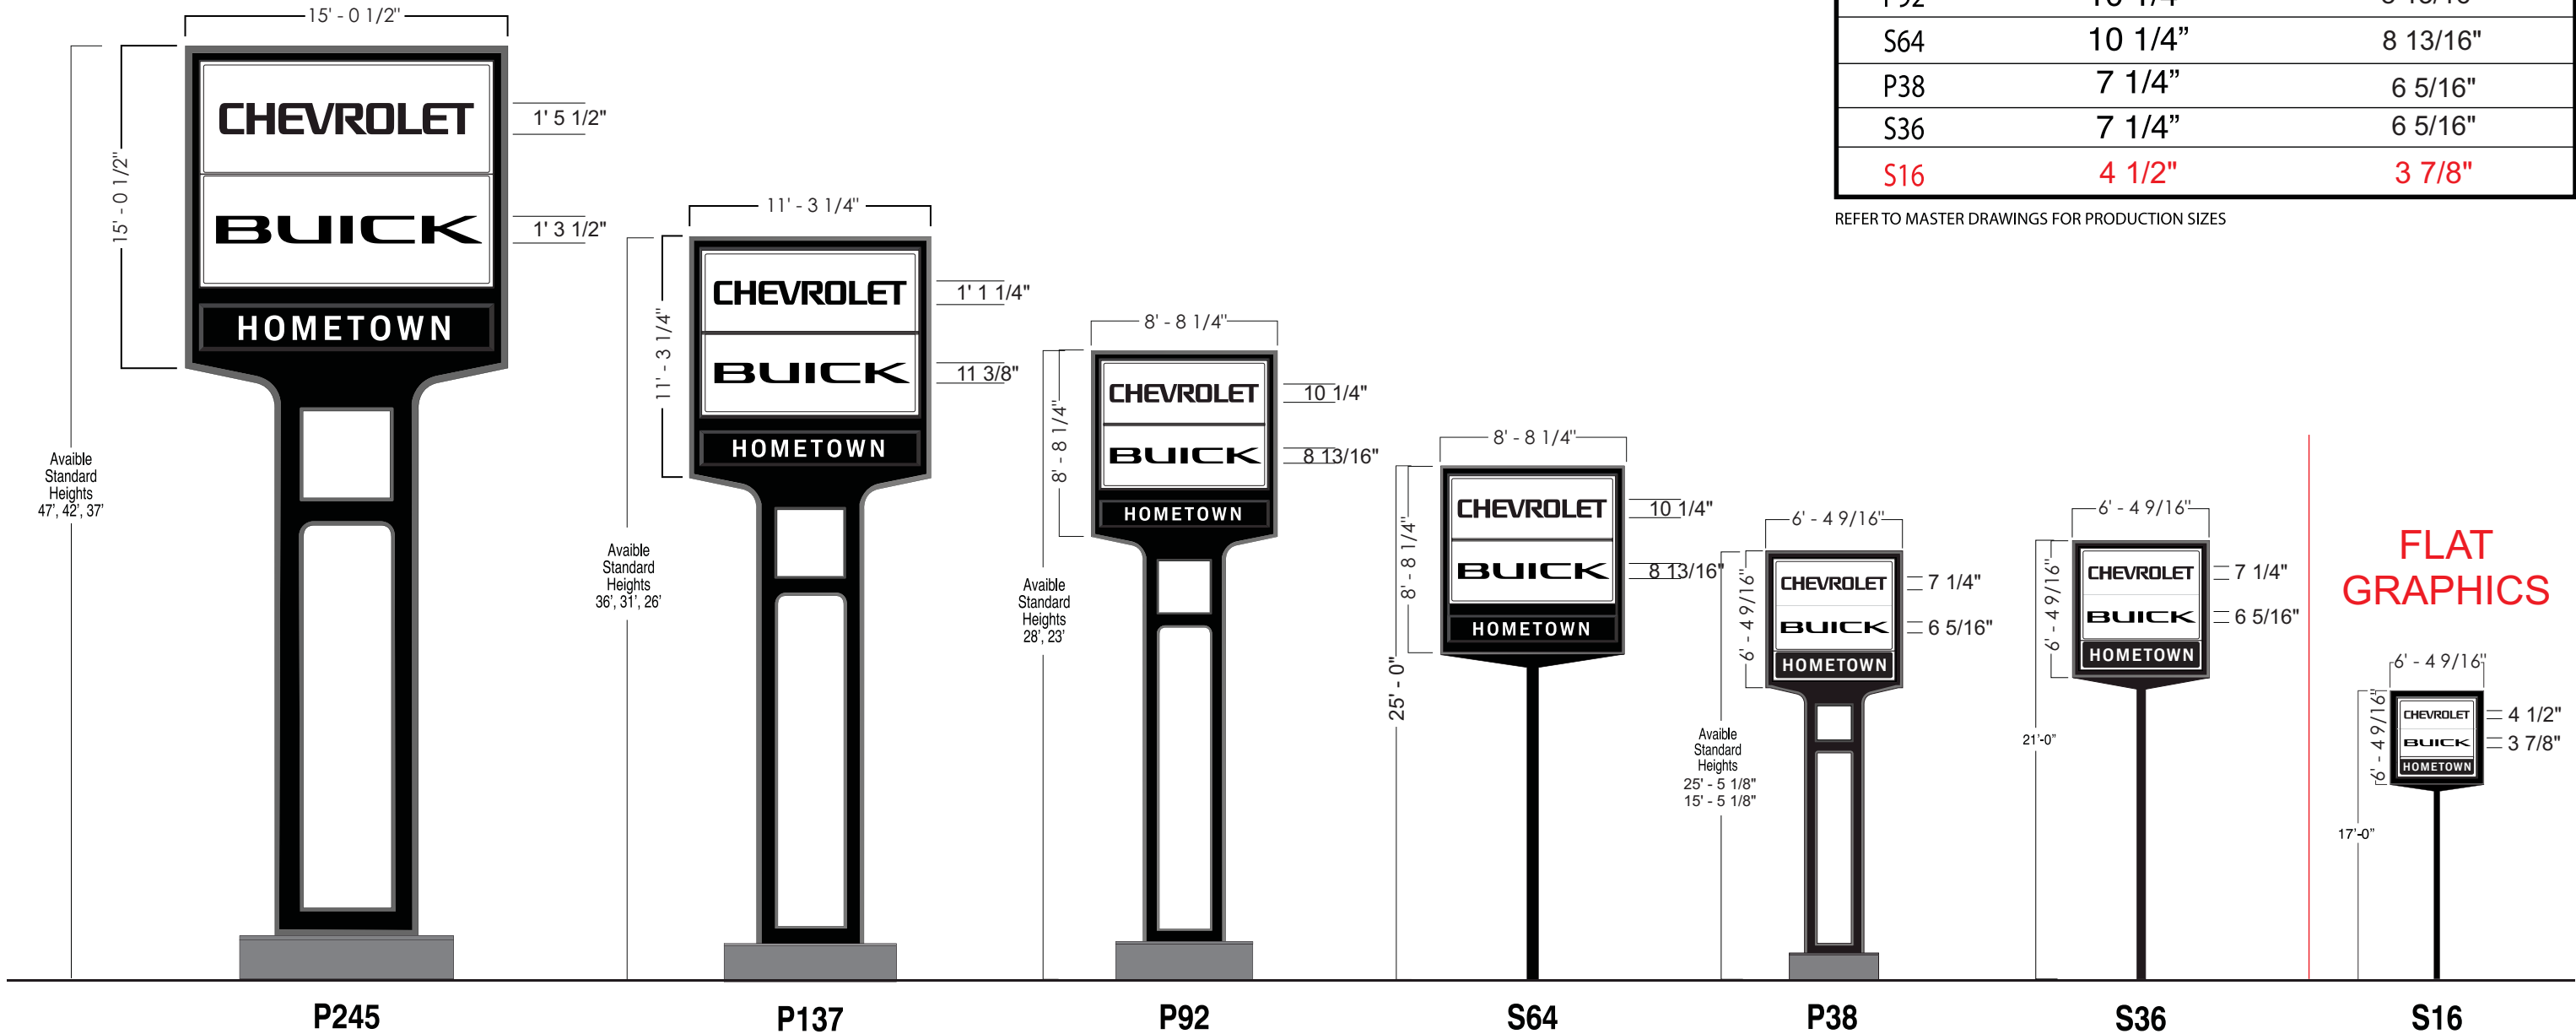

Chevrolet Buick Sign Family

COPY SIZE BY SIGN		
SIGN	CHEVROLET	BUICK
P245	1'-5 1/2"	1' - 3 1/2"
P137	1' -1 1/4"	11 3/8"
P92	10 1/4"	8 13/16"
S64	10 1/4"	8 13/16"
P38	7 1/4"	6 5/16"
S36	7 1/4"	6 5/16"
S16	4 1/2"	3 7/8"

REFER TO MASTER DRAWINGS FOR PRODUCTION SIZES